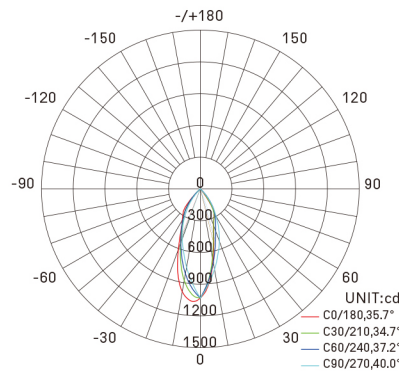

Cutout: 110X107

Purchase Code	Luminaire Power [W]	Luminaire Lumen [lm]	Color Temperature [K]	Beam Angle [°]	CRI [Ra]
2201.008.035.3000.80	8	610	3000	35	>80

ERP LABEL

DOBAC Baltic Basic
LED

This luminaire contains built-in LED lamps

8pcs / ctn
 G.W. 12.4kg
 ctn size 375x375x410 mm

35° 3000K CRI >80

AVERAGE BEAM ANGLE(50%):36.9 DEG

Flux out:218.3 lm

Note:The Curves indicate the illuminated area and the average illumination when the luminaire is at different distance.