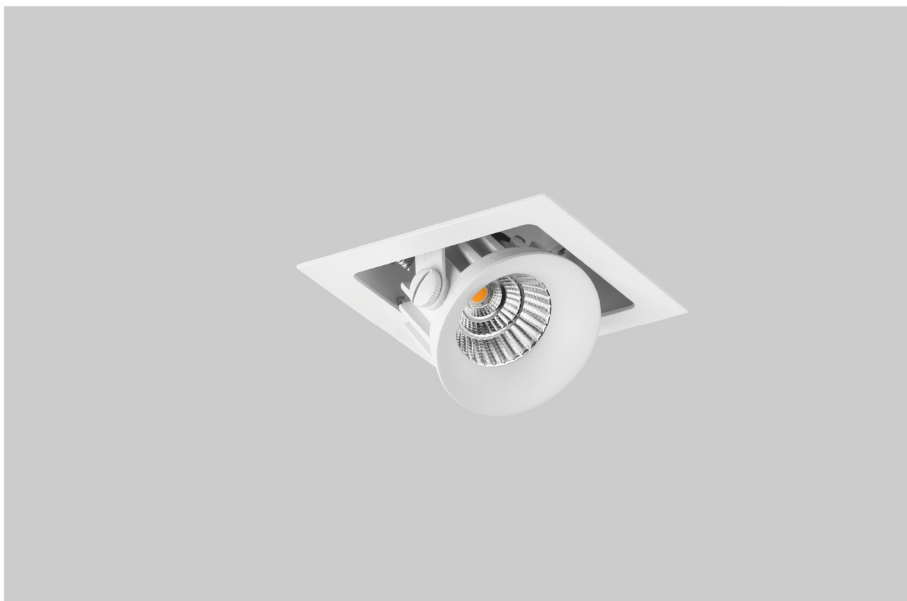

Baltic Basic

Quickinfo

GENERAL

Indoor Lighting-Recessed downlight
 Recessed
 IP20
 TRIDONIC
 100-240 V 50/60Hz
 Bridgelux
 Shinland
 Die-casting aluminum

OPTION

White Black

DIMENSIONS

size in mm

Cutout: 110X107

Purchase Code	Luminaire Power [W]	Luminaire Lumen [lm]	Color Temperature [K]	Beam Angle [°]	CRI [Ra]
2201.008.035.3000.80	8	610	3000	35	>80

ERP LABEL

DOBAC Baltic Basic
LED

This luminaire contains built-in LED lamps

A++
A+
A
B
C
D
E

} L
E
D

The lamps cannot be changed in the luminaire

847/2012

Sample image

Baltic Basic

2201.008.035.3000.80

Packing Info

8pcs / ctn
 G.W. 12.4kg
 ctn size 375x375x410 mm

35° 3000K CRI >80

AVERAGE BEAM ANGLE(50%):36.9 DEG

Flux out:218.3 lm

Note:The Curves indicate the illuminated area and the average illumination when the luminaire is at different distance.