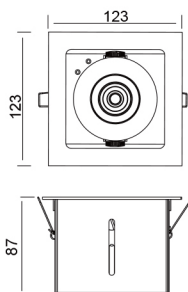

Baltic Basic

Quickinfo

GENERAL

Indoor Lighting-Recessed downlight
 Recessed
 IP20
 TRIDONIC
 100-240 V 50/60Hz
 Bridgelux
 Shinland
 Die-casting aluminum

OPTION

White Black

DIMENSIONS

size in mm

Cutout: 110X107

Purchase Code	Luminaire Power [W]	Luminaire Lumen [lm]	Color Temperature [K]	Beam Angle [°]	CRI [Ra]
2201.008.035.3000.80	8	610	3000	35	>80

ERP LABEL

DOBAC Baltic Basic
LED

This luminaire contains built-in LED lamps

8pcs / ctn
 G.W. 12.4kg
 ctn size 375x375x410 mm

35° 3000K CRI >80

AVERAGE BEAM ANGLE(50%):36.9 DEG

Flux out:218.3 lm

Note:The Curves indicate the illuminated area and the average illumination when the luminaire is at different distance.