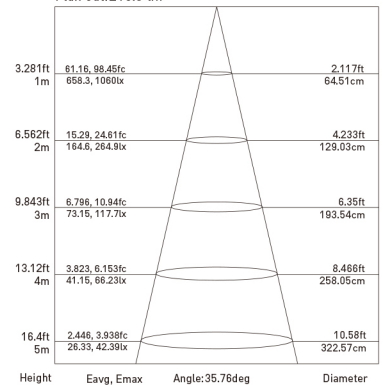

Cutout: 110X107

Purchase Code	Luminaire Power [W]	Luminaire Lumen [lm]	Color Temperature [K]	Beam Angle [°]	CRI [Ra]
2201.008.035.3000.80	8	610	3000	35	>80

ERP LABEL

DOBAC Baltic Basic
LED

This luminaire contains built-in LED lamps

8pcs / ctn
 G.W. 12.4kg
 ctn size 375x375x410 mm

35° 3000K CRI >80

AVERAGE BEAM ANGLE(50%):36.9 DEG

Flux out:218.3 lm

Note:The Curves indicate the illuminated area and the average illumination when the luminaire is at different distance.