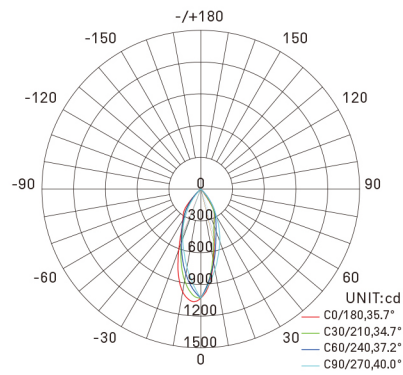

Purchase Code	Luminaire Power [W]	Luminaire Lumen [lm]	Color Temperature [K]	Beam Angle [°]	CRI [Ra]
2202.016.035.3000.80	2x8	2x610	3000	35	>80

ERP LABEL

DOBAC Baltic Double Heads
LED

This luminaire contains built-in LED lamps

8pcs / ctn
 G.W. 13.48kg
 ctn size 555x375x280 mm

35° 3000K CRI >80

AVERAGE BEAM ANGLE(50%): 36.9 DEG

Flux out: 218.3 lm

Note: The Curves indicate the illuminated area and the average illumination when the luminaire is at different distance.