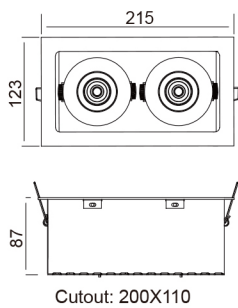

Baltic Double Heads

Quickinfo

GENERAL

Indoor Lighting-Recessed downlight
 Recessed
 IP20
 TRIDONIC
 100-240 V 50/60Hz
 Bridgelux
 Shinland
 Die-casting aluminum

OPTION

White Black

DIMENSIONS

size in mm

Purchase Code	Luminaire Power [W]	Luminaire Lumen [lm]	Color Temperature [K]	Beam Angle [°]	CRI [Ra]
2202.016.035.3000.80	2x8	2x610	3000	35	>80

ERP LABEL

DOBAC Baltic Double Heads
LED

This luminaire contains built-in LED lamps

8pcs / ctn
 G.W. 13.48kg
 ctn size 555x375x280 mm

35° 3000K CRI >80

AVERAGE BEAM ANGLE(50%): 36.9 DEG

Flux out: 218.3 lm

Note: The Curves indicate the illuminated area and the average illumination when the luminaire is at different distance.