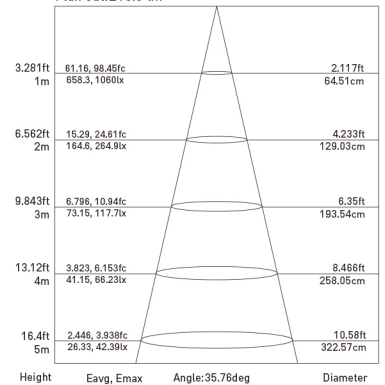

8pcs / ctn
 G.W. 13.48kg
 ctn size 555x375x280 mm

35° 3000K CRI >80

AVERAGE BEAM ANGLE(50%): 36.9 DEG

Flux out: 218.3 lm

Note: The Curves indicate the illuminated area and the average illumination when the luminaire is at different distance.