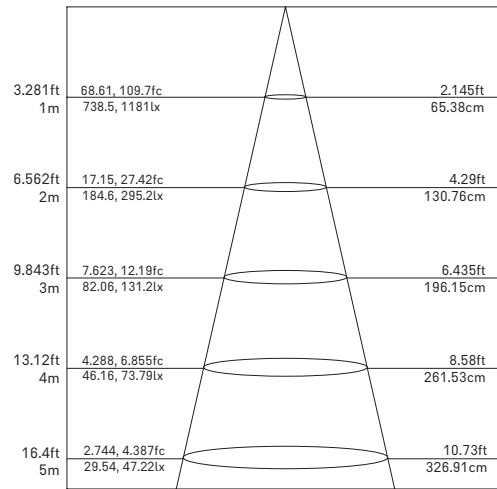

OPTION

White Black

PACKING

12 PCS / CTN
G.W. 11.00 kg
CTN size 420x290x445 mm

DIMENSIONS

size in mm

Sample image

ERP LABEL

35° 3000K CRI >80

AVERAGE BEAM ANGLE(50%):36.7 DEG

Flux out:259.7 lm

Note: The Curves indicate the illuminated area and the average illumination when the luminaire is at different distance.

BATUMI FAMILY

- Batumi Single Head
- Batumi Double Head
- Batumi Longer