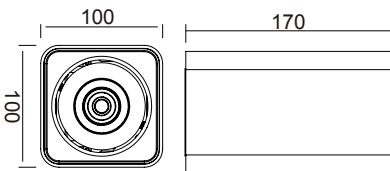

OPTION

White Black

PACKING

12 PCS / CTN
G.W. 11.00 kg
CTN size 420x290x445 mm

DIMENSIONS

size in mm

Sample image

ERP LABEL

35° 3000K CRI >80

AVERAGE BEAM ANGLE(50%):36.7 DEG

Flux out:259.7 lm

Note: The Curves indicate the illuminated area and the average illumination when the luminaire is at different distance.

BATUMI FAMILY

- Batumi Single Head
- Batumi Double Head
- Batumi Longer