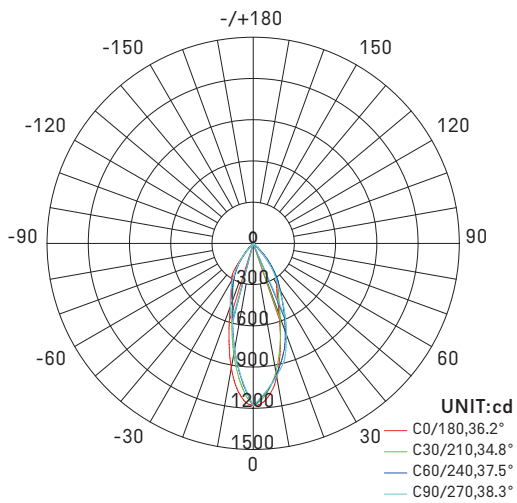

35° 3000K CRI >80

AVERAGE BEAM ANGLE(50%):36.7 DEG

Flux out:259.7 lm

Note: The Curves indicate the illuminated area and the average illumination when the luminaire is at different distance.

BATUMI FAMILY

- Batumi Single Head
- Batumi Double Head
- Batumi Longer