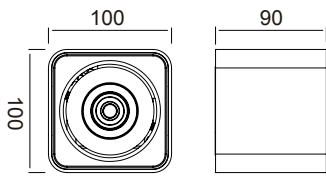

OPTION

White Black

PACKING

18 PCS / CTN
G.W. 13.06 kg
CTN size 425x290x425 mm

DIMENSIONS

size in mm

ERP LABEL

DOBAC Batumi
LED Single Head

35° 3000K CRI >80

Flux out:259.7 lm

Note:The Curves indicate the illuminated area and the average illumination when the luminaire is at different distance.

BATUMI FAMILY

- Batumi Single Head
- Batumi Double Head
- Batumi Longer