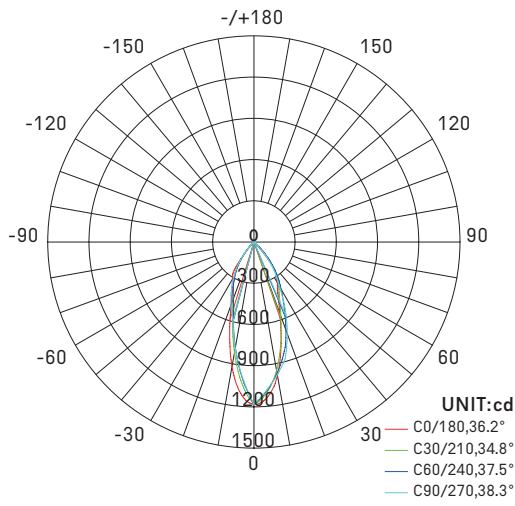

OPTION

White Black

PACKING

18 PCS / CTN
G.W. 13.06 kg
CTN size 425x290x425 mm

DIMENSIONS

size in mm

ERP LABEL

DOBAC Batumi
LED Single Head

35° 3000K CRI >80

Flux out:259.7 lm

Note:The Curves indicate the illuminated area and the average illumination when the luminaire is at different distance.

BATUMI FAMILY

- Batumi Single Head
- Batumi Double Head
- Batumi Longer