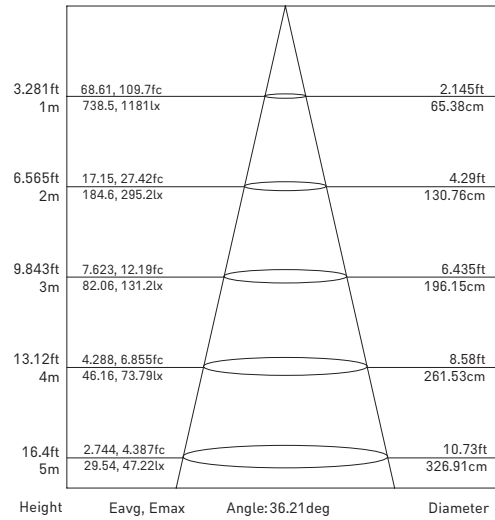

OPTION

White Black

PACKING

18 PCS / CTN
G.W. 13.06 kg
CTN size 425x290x425 mm

DIMENSIONS

size in mm

ERP LABEL

DOBAC Batumi
LED Single Head

35° 3000K CRI >80

Flux out:259.7 lm

Note:The Curves indicate the illuminated area and the average illumination when the luminaire is at different distance.

BATUMI FAMILY

- Batumi Single Head
- Batumi Double Head
- Batumi Longer