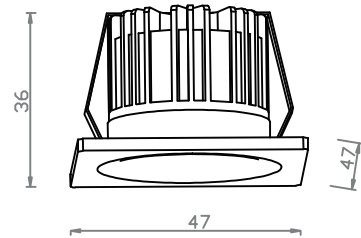

## Yuca Square

3W 250LM 3000K 45°

Main Body Material: Aluminum  
Die-Casting

Dimmable - NO

Cutout:Φ42mm