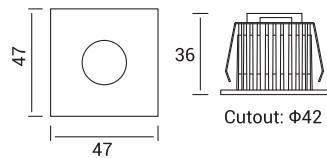

## Yuca Square

3W 250LM 3000K 45°

Main Body Material: Aluminum  
Die-Casting

Dimmable - NO

Cutout:Φ42mm