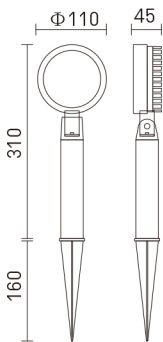

Sagitta L

Quickinfo

GENERAL

Outdoor Lighting-garden light
 pressed into the ground
 IP65
 AREEK
 110-230 V 50/60Hz
 Nichia LEDs
 Die-casting aluminum

COLOUR

○ White ● Black ● Grey

DIMENSIONS

size in mm

Purchase Code	Luminaire Power [W]	Luminaire Lumen [lm]	Color Temperature [K]	Beam Angle [°]	CRI [Ra]
7101.012.050.3000.80	12	630	3000	50	>80

ERP LABEL

DOBAC LED Sagitta L

This luminaire contains built-in LED lamps